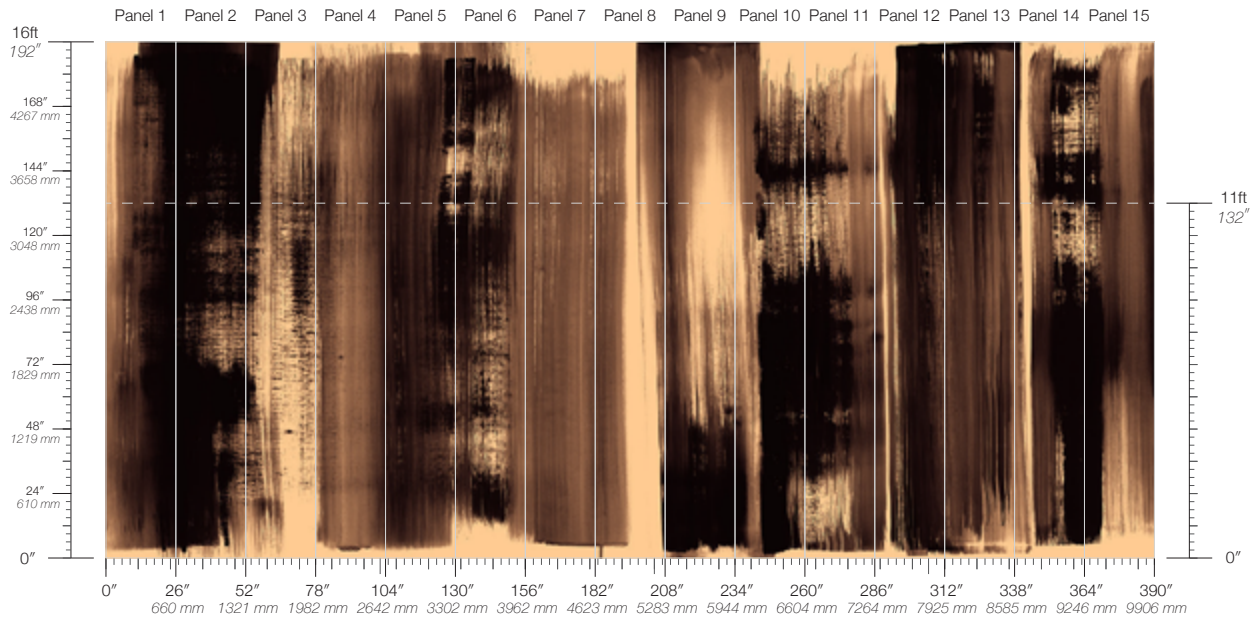

Noir Resin

Suitable for residential and some commercial projects

COLOR
Resin

STOCK
Made to order

REPEAT
Non-repeating

CONTACT
sales@calicowallpaper.com
+1 718 243 1705
57 Lispenard Street
New York, NY 10013 USA

ITEM
4312

MINIMUM
1 panel

LEAD TIME
4 weeks to print

CONTENT
Clay-Coated Paper

MAINTENANCE
Water-based cleanser

ORIGIN
USA

DISCLAIMER
Panel maps represent mural artwork only. Reference the physical sample for color and texture.

PANEL WIDTH
26" / 661 mm trimmed

FLAMMABILITY
ASTM E84 Adhered Class A

DETAILS
Custom options available

PANEL HEIGHT
132" / 3353 mm standard
192" / 4877 mm standard

ENVIRONMENTAL
FSC Certified Content

PRICE
Available upon request